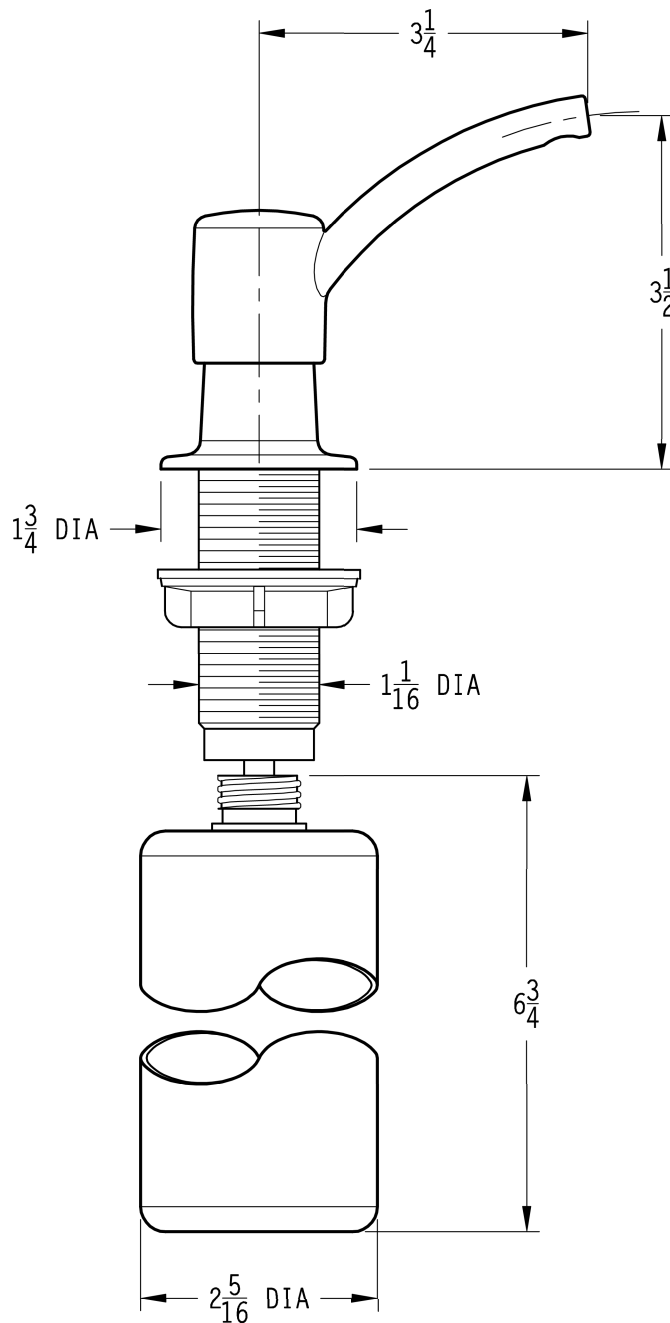

INSTALLATION DIMENSIONS

MatchMakers®

Accessory

Critical Dimensions:	
Maximum Deck Thickness	2

Dimensions are in Inches

1-800-PFAUCET www.pricepfister.com
19701 DaVinci, Lake Forest, CA 92610
01/8/03

Price Pfister®
Pf Pfreshet Ideas in Pf faucets.

SS-KSD-01